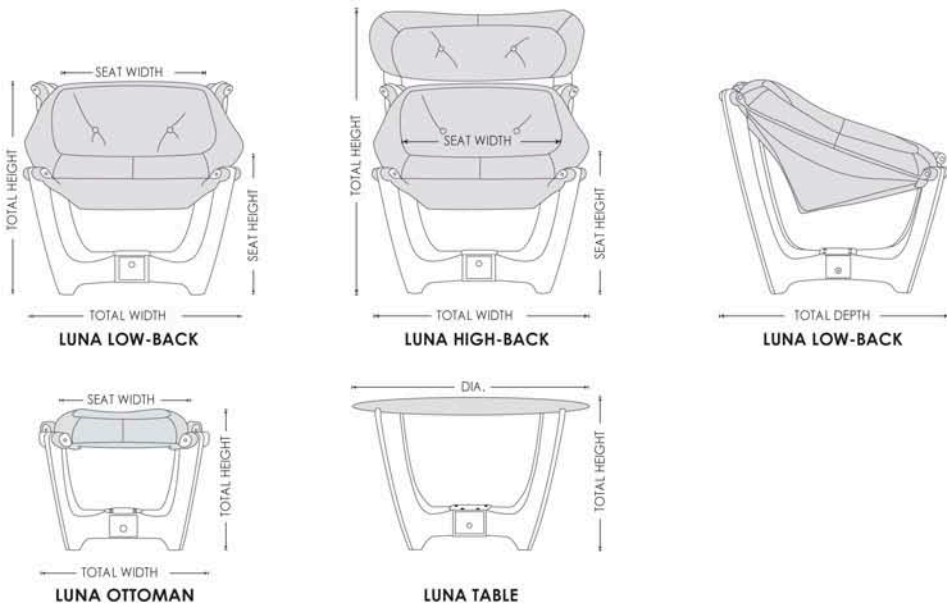

Padded seat effortlessly adapts to the contours of any person's form.

Natural-forming arm rests create added comfort.

Unique Floating Suspension™ is the result of the dynamics between the interior steel structure and framework connections.

Choice of high-quality wood finishes are available.

Precision-locking framework creates the durable assembly unique to this chair.

The Laminated wood framework creates a sturdy yet flexible foundation.

DIMENSIONS