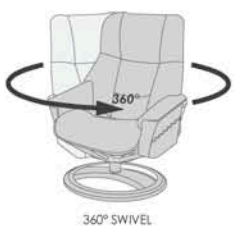

FUNCTIONS

BASE OPTIONS

DIMENSIONS

| CHAIR SIZE | TOTAL WIDTH | TOTAL DEPTH | TOTAL HEIGHT | SEAT WIDTH | SEAT HEIGHT | SEAT DEPTH |
|----------------------------|-----------------|-----------------|------------------|---------------|-----------------|-----------------|
| Samba 207 AF standard size | 81 cm / 31.8 in | 81 cm / 31.8 in | 100 cm / 39.3 in | 51 cm / 20 in | 44 cm / 17.3 in | 49 cm / 19.2 in |
| Samba 307 AF large size | 87 cm / 34.2 in | 83 cm / 32.6 in | 102 cm / 40.1 in | 56 cm / 22 in | 44 cm / 17.3 in | 51 cm / 20 in |
| Samba Ottoman | 50 cm / 19.6 in | 41 cm / 16.1 in | 44 cm / 17.3 in | | 40 cm / 15.7 in | |