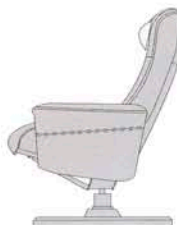

FACTS ABOUT THE SONATA RECLINER & OTTOMAN

DIMENSIONS

CHAIR SIZE	WIDTH (FRONT)	WIDTH (SIDE)	TOTAL HEIGHT	SEAT WIDTH	SEAT HEIGHT	SEAT DEPTH
MID-SIZED (323)	32"	32"	38"	21"	17"	20"
STANDARD (223)	30"	30"	37"	19"	17"	19"

FUNCTIONS

SWIVEL

RECLINING ADJUSTMENT

HEADREST ADJUSTMENT

COMFORT PILLOW

BASE OPTIONS

DOMED BASE

STAR BASE

RING BASE