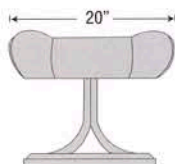

FACTS ABOUT THE SONATA RECLINER & OTTOMAN

DIMENSIONS

CHAIR SIZE	WIDTH (FRONT)	WIDTH (SIDE)	TOTAL HEIGHT	SEAT WIDTH	SEAT HEIGHT	SEAT DEPTH
MID-SIZED (323)	32"	32"	38"	21"	17"	20"
STANDARD (223)	30"	30"	37"	19"	17"	19"

FUNCTIONS

SWIVEL

RECLINING ADJUSTMENT

HEADREST ADJUSTMENT

COMFORT PILLOW

BASE OPTIONS

DOMED BASE

STAR BASE

RING BASE