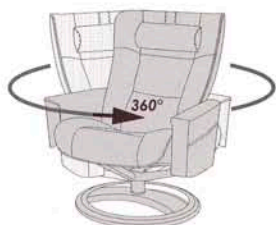

FACTS ABOUT THE SONATA RECLINER & OTTOMAN

DIMENSIONS

CHAIR SIZE	WIDTH (FRONT)	WIDTH (SIDE)	TOTAL HEIGHT	SEAT WIDTH	SEAT HEIGHT	SEAT DEPTH
MID-SIZED (323)	32"	32"	38"	21"	17"	20"
STANDARD (223)	30"	30"	37"	19"	17"	19"

FUNCTIONS

SWIVEL

RECLINING ADJUSTMENT

HEADREST ADJUSTMENT

COMFORT PILLOW

BASE OPTIONS

DOMED BASE

STAR BASE