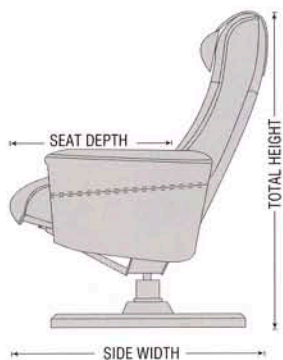

FACTS ABOUT THE SONATA RECLINER & OTTOMAN

DIMENSIONS

CHAIR SIZE	WIDTH (FRONT)	WIDTH (SIDE)	TOTAL HEIGHT	SEAT WIDTH	SEAT HEIGHT	SEAT DEPTH
MID-SIZED (323)	32"	32"	38"	21"	17"	20"
STANDARD (223)	30"	30"	37"	19"	17"	19"

FUNCTIONS

SWIVEL

RECLINING ADJUSTMENT

HEADREST ADJUSTMENT

COMFORT PILLOW

BASE OPTIONS

DOMED BASE

STAR BASE

RING BASE