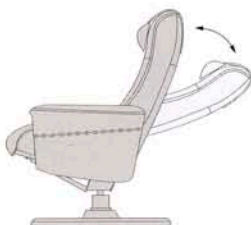

FACTS ABOUT THE SONATA RECLINER & OTTOMAN

DIMENSIONS

CHAIR SIZE	WIDTH (FRONT)	WIDTH (SIDE)	TOTAL HEIGHT	SEAT WIDTH	SEAT HEIGHT	SEAT DEPTH
MID-SIZED (323)	32"	32"	38"	21"	17"	20"
STANDARD (223)	30"	30"	37"	19"	17"	19"

FUNCTIONS

SWIVEL

RECLINING ADJUSTMENT

HEADREST ADJUSTMENT

COMFORT PILLOW

BASE OPTIONS

DOMED BASE

STAR BASE

RING BASE