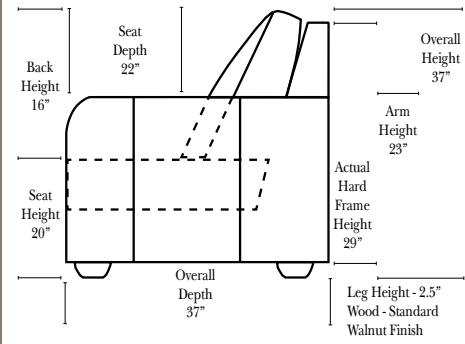

## Standard & Armless

(All 4 seat items ship as one piece if stationary, two pieces if motion installed)

## L-Shape / 90 Degree Sectional

(All 4 seat items ship as one piece if stationary, two pieces if motion installed)

### Note:

All Dimensions are approximate, if accuracy is crucial, please contact us for validation of the dimensions shown. However, a 1" to 2" variance can still apply due to foam and upholstery.