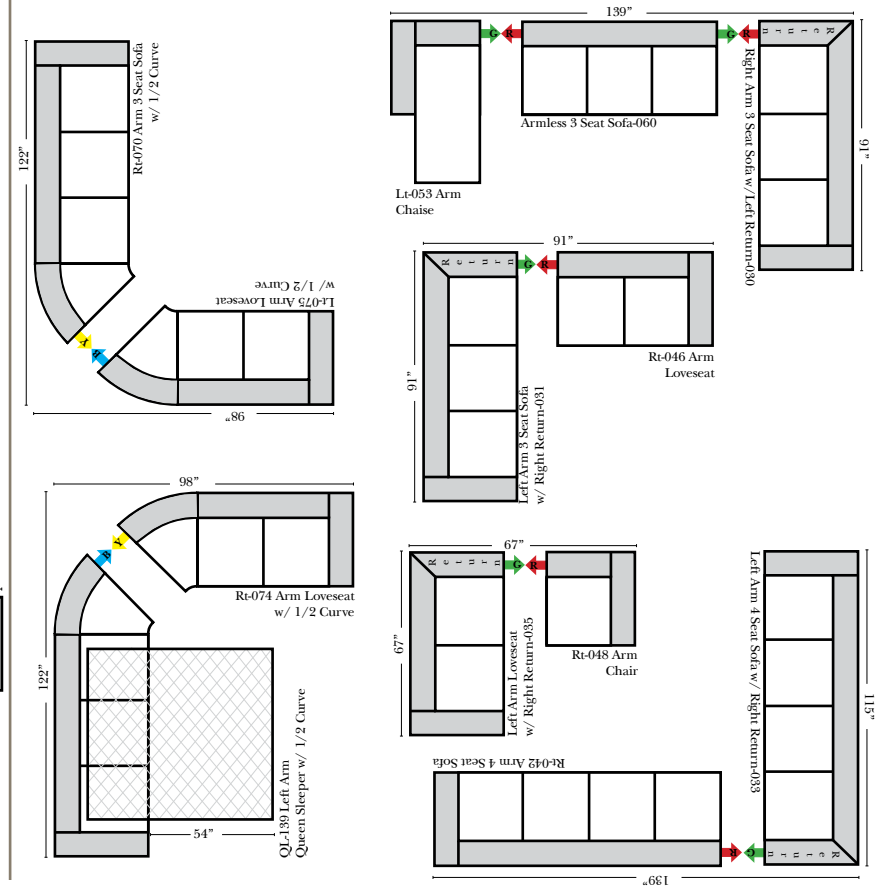

### Note:

All Dimensions are approximate, if accuracy is crucial, please contact us for validation of the dimensions shown. However, a 1" to 2" variance can still apply due to foam and upholstery.

### Sleepers

Put Green Arrows with Red Arrows to Create Sectional Groups  
 Put Blue Arrows with Yellow Arrows to Create Sectional Groups

### Suggested Configurations

03/06/2010

The Suggested Configurations below are only a sample of what the imagination can create, please enjoy creating the configuration that fits your lifestyle, using the ideas below and from the items on the opposite page.