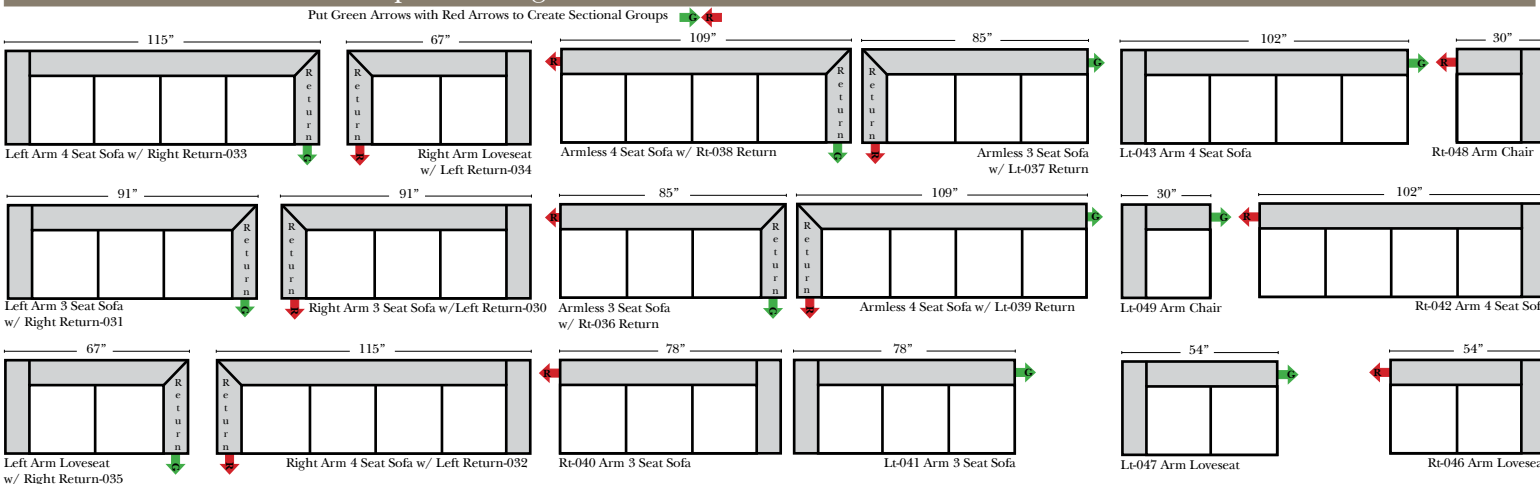

#### Options:

- Down Seats & Down Backs (additional Charge)
- No. 33 Firm Foam

#### Sleeper Options: (All the below options are at additional charges)

- Queen Sleeper available w/Standard Mattress
- Twin Sleeper available w/Standard Mattress
- Deluxe Innerspring Mattress: Queen / Twin
- Air Dream Coil Mattress: Queen Only - (No Twin)
- Hideaway Air Mattress: Queen Only (Shipped in a Separate Box)

### Note:

All Dimensions are approximate, if accuracy is crucial, please contact us for validation of the dimensions shown. However, a 1" to 2" variance can still apply due to foam and upholstery.