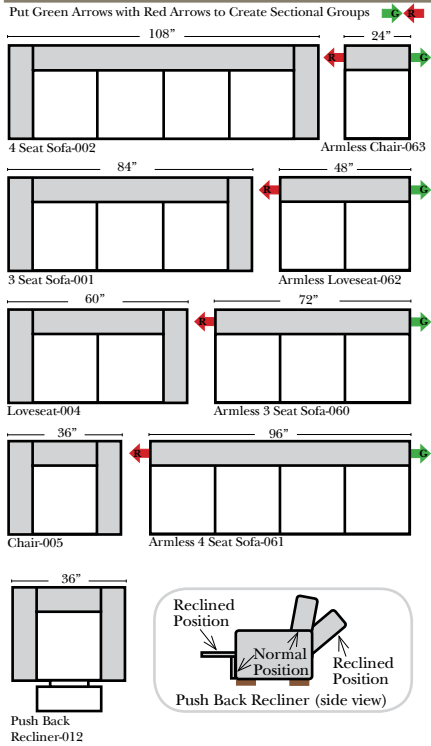

## Standard & Armless

(All 4 seat items ship as one piece if stationary, two pieces if motion installed)

## L-Shape / 90 Degree Sectional

(All 4 seat items ship as one piece if stationary, two pieces if motion installed)

### Note:

All Dimensions are approximate, if accuracy is crucial, please contact us for validation of the dimensions shown. However, a 1" to 2" variance can still apply due to foam and upholstery.