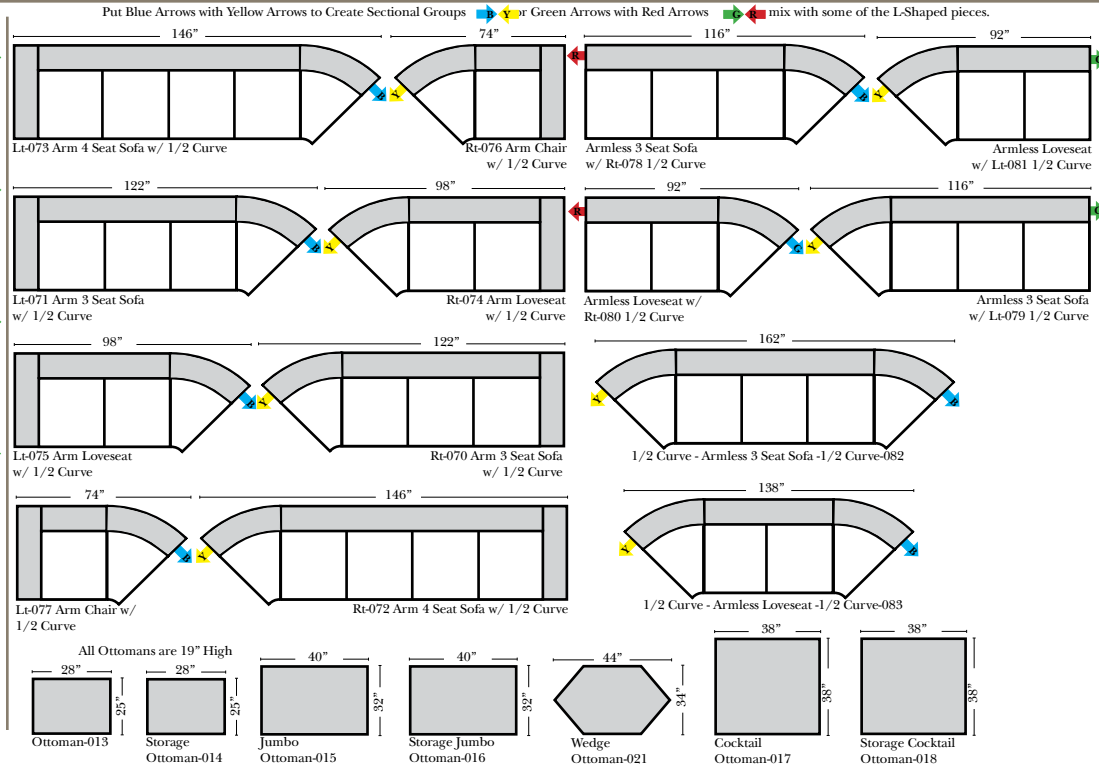

## Standard & Armless

(All 4 seat items ship as one piece if stationary, two pieces if motion installed)

## L-Shape / 90 Degree Sectional

(All 4 seat items ship as one piece if stationary, two pieces if motion installed)

### Note:

All Dimensions are approximate, if accuracy is crucial, please contact us for validation of the dimensions shown. However, a 1" to 2" variance can still apply due to foam and upholstery.