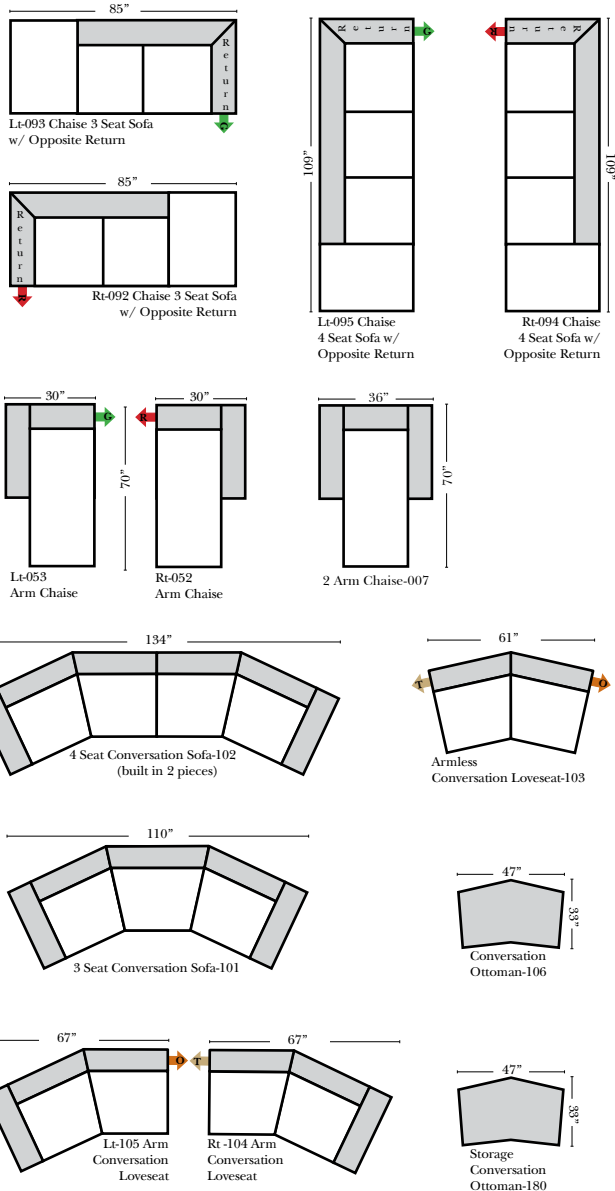

Albany

Chaise & Conversation Sectionals

Put Green Arrows with Red Arrows to Create Sectional Groups
Put Orange Arrows with Tan Arrows to Create Sectional Groups